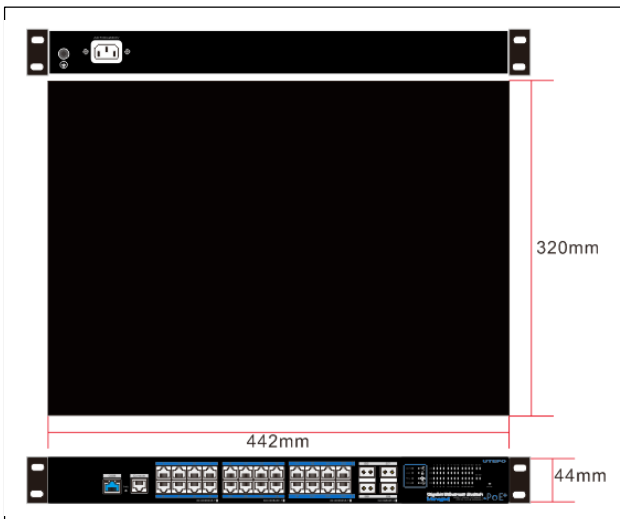

Physical feature

Interface drawing

Specification

Hardware Features :

Item	UTP7524GE-POE-K
Copper Ports	24* 10/100/1000Base-T PoE RJ45(Auto-MDI/MDI-X)
SFP Ports	4*1000 Base-X SFP(Mini-GBIC)
Console Port	1*RJ45-R232 serial port(115200,8,N,1)
OOB Port	1*10/100Base-TX RJ45(only used to Web management) default IP:192.168.1.200 name:admin password:admin)
Init button	Short press:on/off PoE indicator; >5s restore factory settings
4 * One-key	4*key, 4*red LED short press the key, the mode on,LED on;short press the key once more,the mode off,LED off. 1 CCTV: 24 ports are isolated while communication; optimize flow control for more fluent video 2 LOCK: Lock the authentication port device to prevent illegal access to equipment and make system more secure 3 RING :Start fast-ring group 1 (25、26 ports fast-ring group) 4 ONLINE : 24-hour online monitoring device (POE watchdog)
Network Standard	IEEE802.3、IEEE802.3u、IEEE802.3ab、IEEE802.3Z、IEEE802.3X、IEEE 802.1Q IEEE 802.1p IEEE 802.3ad、IEEE 802.1D、IEEE 802.1X
Switch Fabric	56Gbps / non-blocking
Switch Throughput	41.7Mpps
Switch Architecture	Store and Forward
Shared Data Buffer	12Mbit
Address Table	16K MAC address table with auto learning function
Jumbo Frame	10K bytes
PoE Standard	802.3af/at(PSE)
PSE Type	End-span
Power Pin Assignment	1/2(+), 3/6(-)
PoE Power Output	54V DC , 30 watts max
PoE Budge	390 watts max
Lightning protection	6KV Execute : IEC61000-4-5
ESD	6KV Contact discharge 8KV Air discharge Execute : IEC61000-4-2
Power Supply	100~240VAC 50/60Hz,Auto-sensing
Power Dissipation	450W(Including PoE)
Work temperature	-10-50°C
Storage temperature	-40-85°C
Humidity	5%-95%(Non-condensing)
Dimension (L×W×H)	442mm×320mm×44.5mm
Weight	6.5kg
Regulator	CE、FCC、ROHS