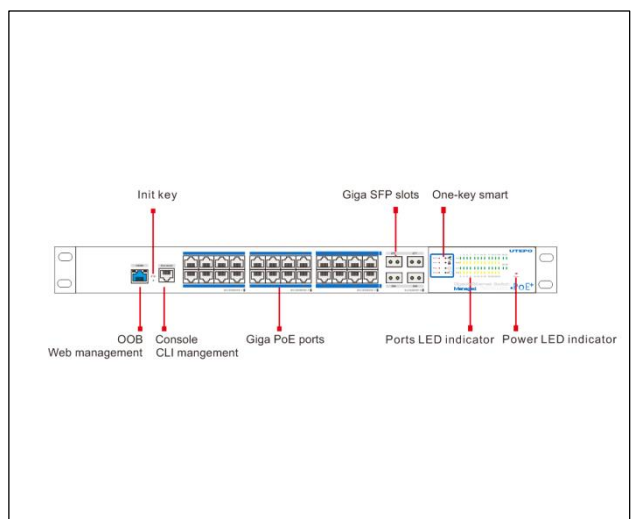

Interface drawing