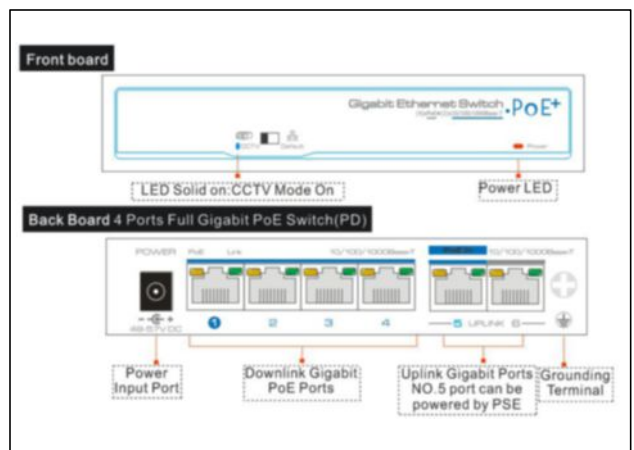

## UTP3-GSW04-TPD60

- Main Ports: 4x downlink gigabit PoE Ethernet ports, 2x uplink gigabit Ethernet ports ( Especially the fifth port is with PD function, able to PoE power supply for 4x downlink ports);
- Unique Feature: one-key CCTV mode, which can restrain network storm, realize VLAN function and 1~4 downlink ports only able to communicate with uplink ports;
- Standard: IEEE802.3, IEEE802.3u, IEEE 802.3ab, IEEE802.3 af, IEEE802.3at
- Protection: Superior lightning protection (6KV), ESD protection and anti-interference ability;
- Structure: stable and delicate, easy to install;
- Operation: plug and play, no any settings needed

## Introduction

The 4 Ports Full Gigabit PoE Switch is specially designed for the application of high definition network security surveillance system. The PoE switch provides 4 Gigabit downlink PoE ports support 802.3at and dual Gigabit uplink ports. The fifth port support Gigabit PD function and the total PoE power output is up to 60 watts. It's widely used in surveillance monitor and Ethernet network solution.

## Application

## Interface drawing

**Specification**

Model	UTP3-GSW04-TPD60
Downstream Ports	4* 10/100/1000Base-T (PoE)
Uplink Ports	2*10/100/1000Base-T (PD)
Network Standard	IEEE802.3、IEEE802.3u、IEEE802.3ab、IEEE802.3 X
Switch Capacity	12Gbps
Throughput	8.93Mpps
Switch Processing Scheme	Store and Forward
Memory Buffer	1M
MAC Table	2K
PoE Standard	802.3af/at(PSE/PD)
PoE Type	End-span
Power Pin Assignment	1/2(+), 3/6(-)
PoE Power Output	54V DC , 30 watts max
PoE Budget	60 watts max
Lightning protection	6KV Execute : IEC61000-4-5
ESD	6KV Contact discharge 8KV Air discharge Execute : IEC61000-4-2
Power Supply	DC 48V~57V
Power Dissipation	<5W
Work temperature	-10°C~45°C
Storage temperature	-40°C~85°C
Humidity(Non-condensin)	5%-95%
Dimension ( L×W×H )	135mm×86mm×27mm
Weight	343g
Regulator	CE、FCC、ROHS