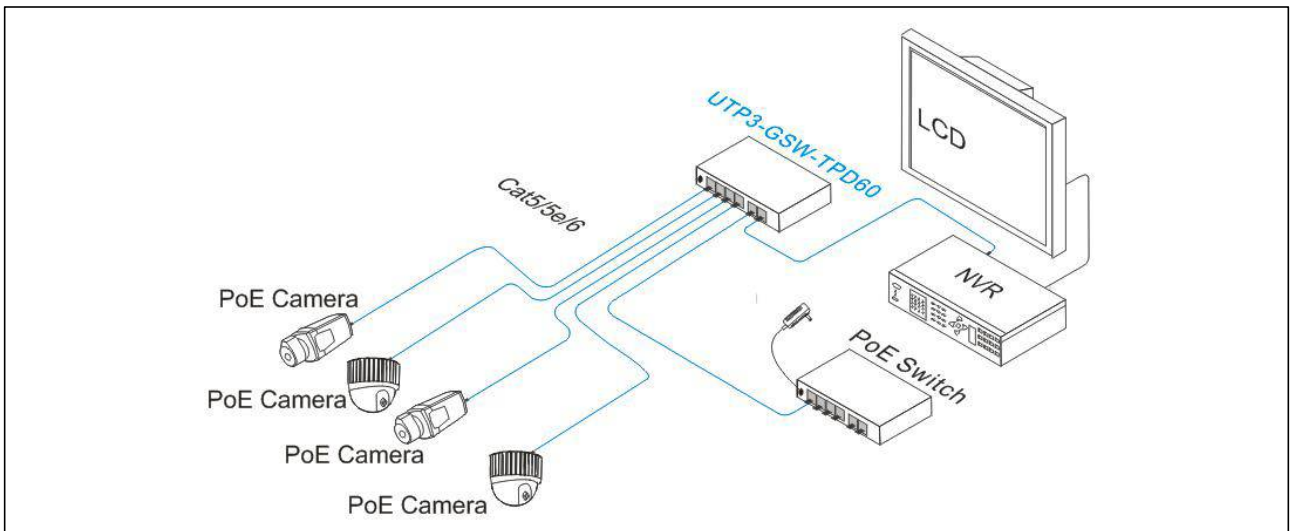

Application