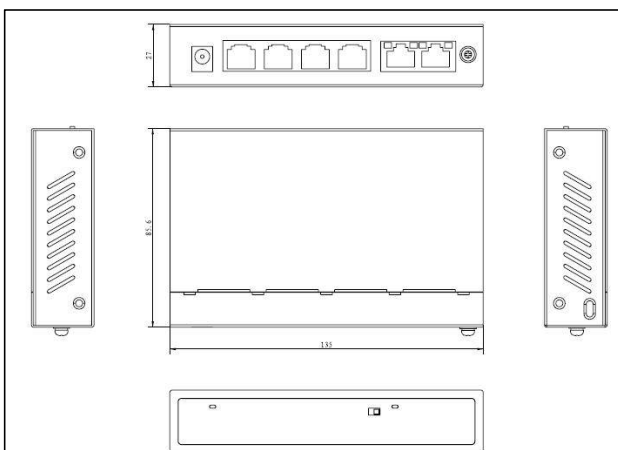

## UTP3-GSW04-TPD60

- Main Ports: 4x downlink gigabit PoE Ethernet ports, 2x uplink gigabit Ethernet ports ( Especially the fifth port is with PD function, able to PoE power supply for 4x downlink ports);
- Unique Feature: one-key CCTV mode, which can restrain network storm, realize VLAN function and 1~4 downlink ports only able to communicate with uplink ports;
- Standard: IEEE802.3, IEEE802.3u, IEEE 802.3ab, IEEE802.3 af, IEEE802.3at
- Protection: Superior lightning protection (6KV), ESD protection and anti-interference ability;
- Structure: stable and delicate, easy to install;
- Operation: plug and play, no any settings needed

## Introduction

The 4 Ports Full Gigabit PoE Switch is specially designed for the application of high definition network security surveillance system. The PoE switch provides 4 Gigabit downlink PoE ports support 802.3at and dual Gigabit uplink ports. The fifth port support Gigabit PD function and the total PoE power output is up to 60 watts. It's widely used in surveillance monitor and Ethernet network solution.

## Interface drawing

**Specification**

Model	UTP3-GSW04-TPD60
Downstream Ports	4* 10/100/1000Base-T (PoE)
Uplink Ports	2*10/100/1000Base-T (PD)
Network Standard	IEEE802.3、IEEE802.3u、IEEE802.3ab、IEEE802.3 X
Switch Capacity	12Gbps
Throughput	8.93Mpps
Switch Processing Scheme	Store and Forward
Memory Buffer	1M
MAC Table	2K
PoE Standard	802.3af/at(PSE/PD)
PoE Type	End-span
Power Pin Assignment	1/2(+), 3/6(-)
PoE Power Output	54V DC , 30 watts max
PoE Budget	60 watts max
Lightning protection	6KV Execute : IEC61000-4-5
ESD	6KV Contact discharge 8KV Air discharge Execute : IEC61000-4-2
Power Supply	DC 48V~57V
Power Dissipation	<5W
Work temperature	-10°C~45°C
Storage temperature	-40°C~85°C
Humidity(Non-condensin)	5%-95%
Dimension ( L×W×H )	135mm×86mm×27mm
Weight	343g
Regulator	CE、FCC、ROHS