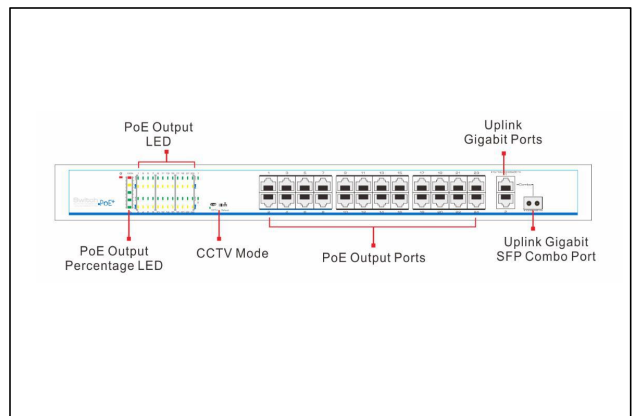

## UTP1-SW2402TS-POE

- Provide 24\*10/100Base-TX downlink PoE Ethernet ports, 2\*10/100/1000Base-T uplink Ethernet ports and 1\*1000Base-X/SFP;
- Downlink Ethernet ports support PoE+, each port supports max. 30W output;
- Support power consumption indication(LED indicates power output status); Accord with IEEE802.3, IEEE802.3u, IEEE802.3ab, IEEE802.3af/at standard;
- 4K MAC address,2.75Mb cache;
- Quick installation, easy operation, convenient for wall-mounted, desktop and rack installations.

### Introduction

The 24 ports PoE switch is an unmanaged PoE Ethernet switch along with 24 \* 10/100Base-TX downlink PoE ports and 2 \* 10/100/1000Base-T uplink Ethernet ports featuring 30-watt 802.3at PoE+ as well as 1 additional Gigabit Combo port. The total PoE power budget is up to 300 watts. It supports real-time PoE output LED display.The device can be widely used in video security monitoring systems, network projects, etc.

### Application

### Interface drawing

**Specification**

Model	<i>UTP1-SW2402TS-POE</i>
Downstream Ports	24* 10/100Base-TX( PoE)
Uplink Ports	2*10/100/1000Base-T and 1*1000Base-X/SFP( Combo)
Network Standard	IEEE802.3、IEEE802.3u、IEEE802.3ab、IEEE802.3z、IEEE802.3X
Switching Capacity	8.8Gbps
Packet Forwarding Rate	6.55Mpps
Switch Method	Store and Forward
Memory Buffer	2.75M
MAC Table	4K
PoE Standard	802.3af/at(PSE)
PoE Power Method	End-span
PoE Line Pair	1/2(+), 3/6(-)
PoE Power Output	54V DC , 30 watts max
PoE Budge	270 watts max
Surge Immunity	6KV Execute: IEC61000-4-5
ESD Immunity	6KV Contact discharge 8KV Air discharge Execute: IEC61000-4-2
Input Voltage	100~240V AC; 50/60Hz
Power Consumption	<300W(Including PoE)
Operating Temperature	-10°C~50°C
Storage Temperature	-40°C~85°C
Operating Humidity	5%-95%
Dimension (L×W×H)	442mm×285mm×44.5mm
Weight	4.03kg
Certification	CE、FCC、ROHS