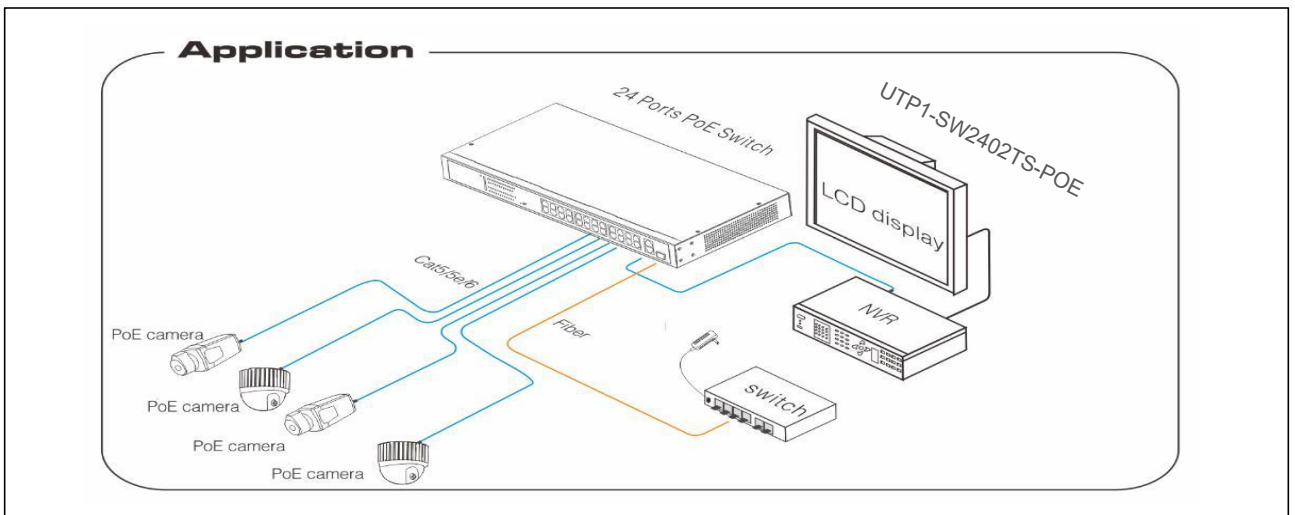

Application