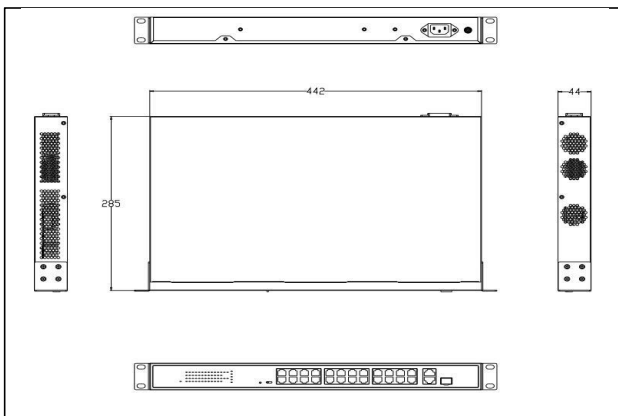

Physical Features